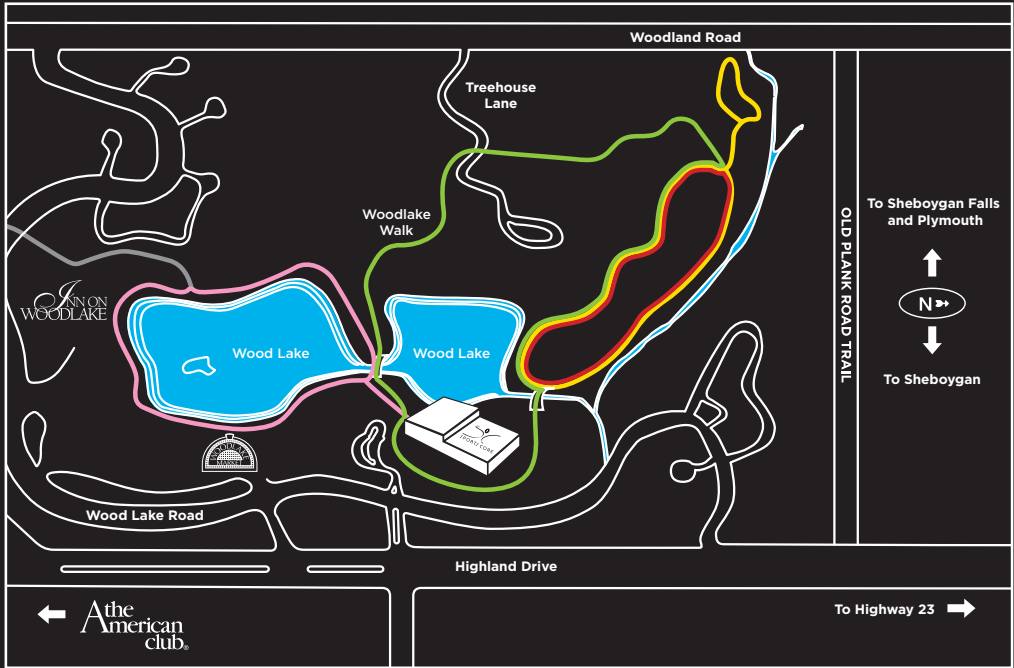

TRAILS MAP

LEGEND

-  = 1 MILE TRAIL
-  = 7/10 MILE
-  = 1/2 MILE
-  = 1/2 MILE
- OLD PLANK ROAD TRAIL = SEE MILEAGE MARKERS