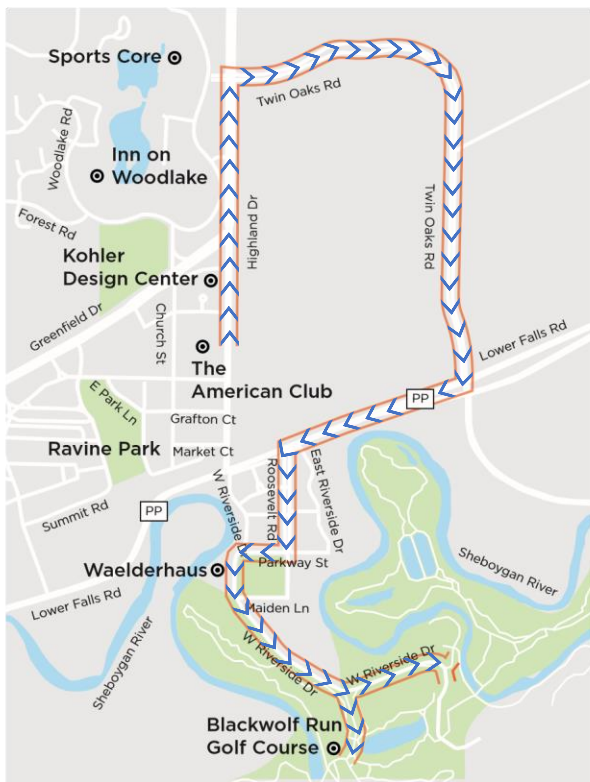

DIRECTIONS TO BLACKWOLF RUN® & RIVER WILDLIFE FROM THE AMERICAN CLUB®/INN ON WOODLAKE

- Head North on Highland Dr
- Turn Right onto Twin Oaks Rd
- Stay on Twin Oaks Rd, following the signs through the Kohler Factory
- Turn Right onto PP (Lower Falls Rd)
- Turn Left onto Roosevelt Rd
- Turn Right onto Parkway St
- Turn Left onto W Riverside Dr
- Follow signs for Blackwolf Run or River Wildlife

DESTINATION
KOHLER

Please call **800-344-2838**
if you require further assistance.