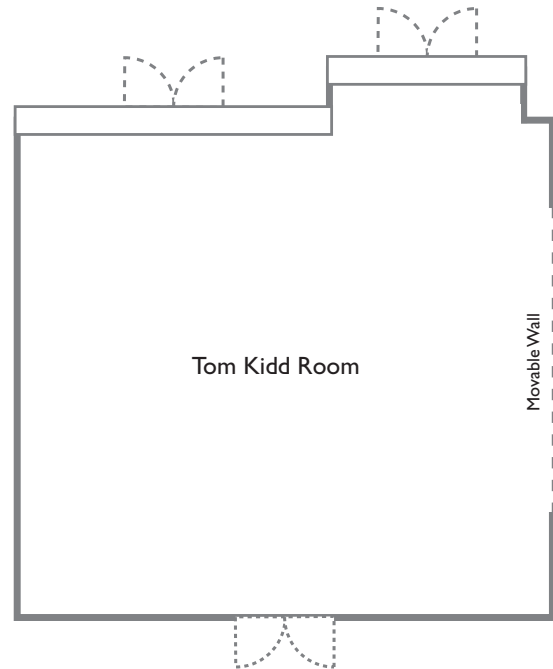

OLD COURSE HOTEL
ST ANDREWS
GOLF RESORT & SPA

TOM KIDD ROOM

TECHNICAL INFORMATION

Facility	Details
Internet	Wireless and fixed points available
Ethernet	6
240V 13A Sockets	6
Audio/Visual Wall Panels	1

DIMENSIONS

Room	Length (m)	Width (m)	Height (m)	Sq M
Tom Kidd Suite	8.80	8.25	3.50	73

CAPACITY GUIDELINES

	Theatre	Classroom	U Shape	Boardroom	Cabaret	Reception	Dining
Tom Kidd Suite	50	30	24	24	30	80	50

 Window