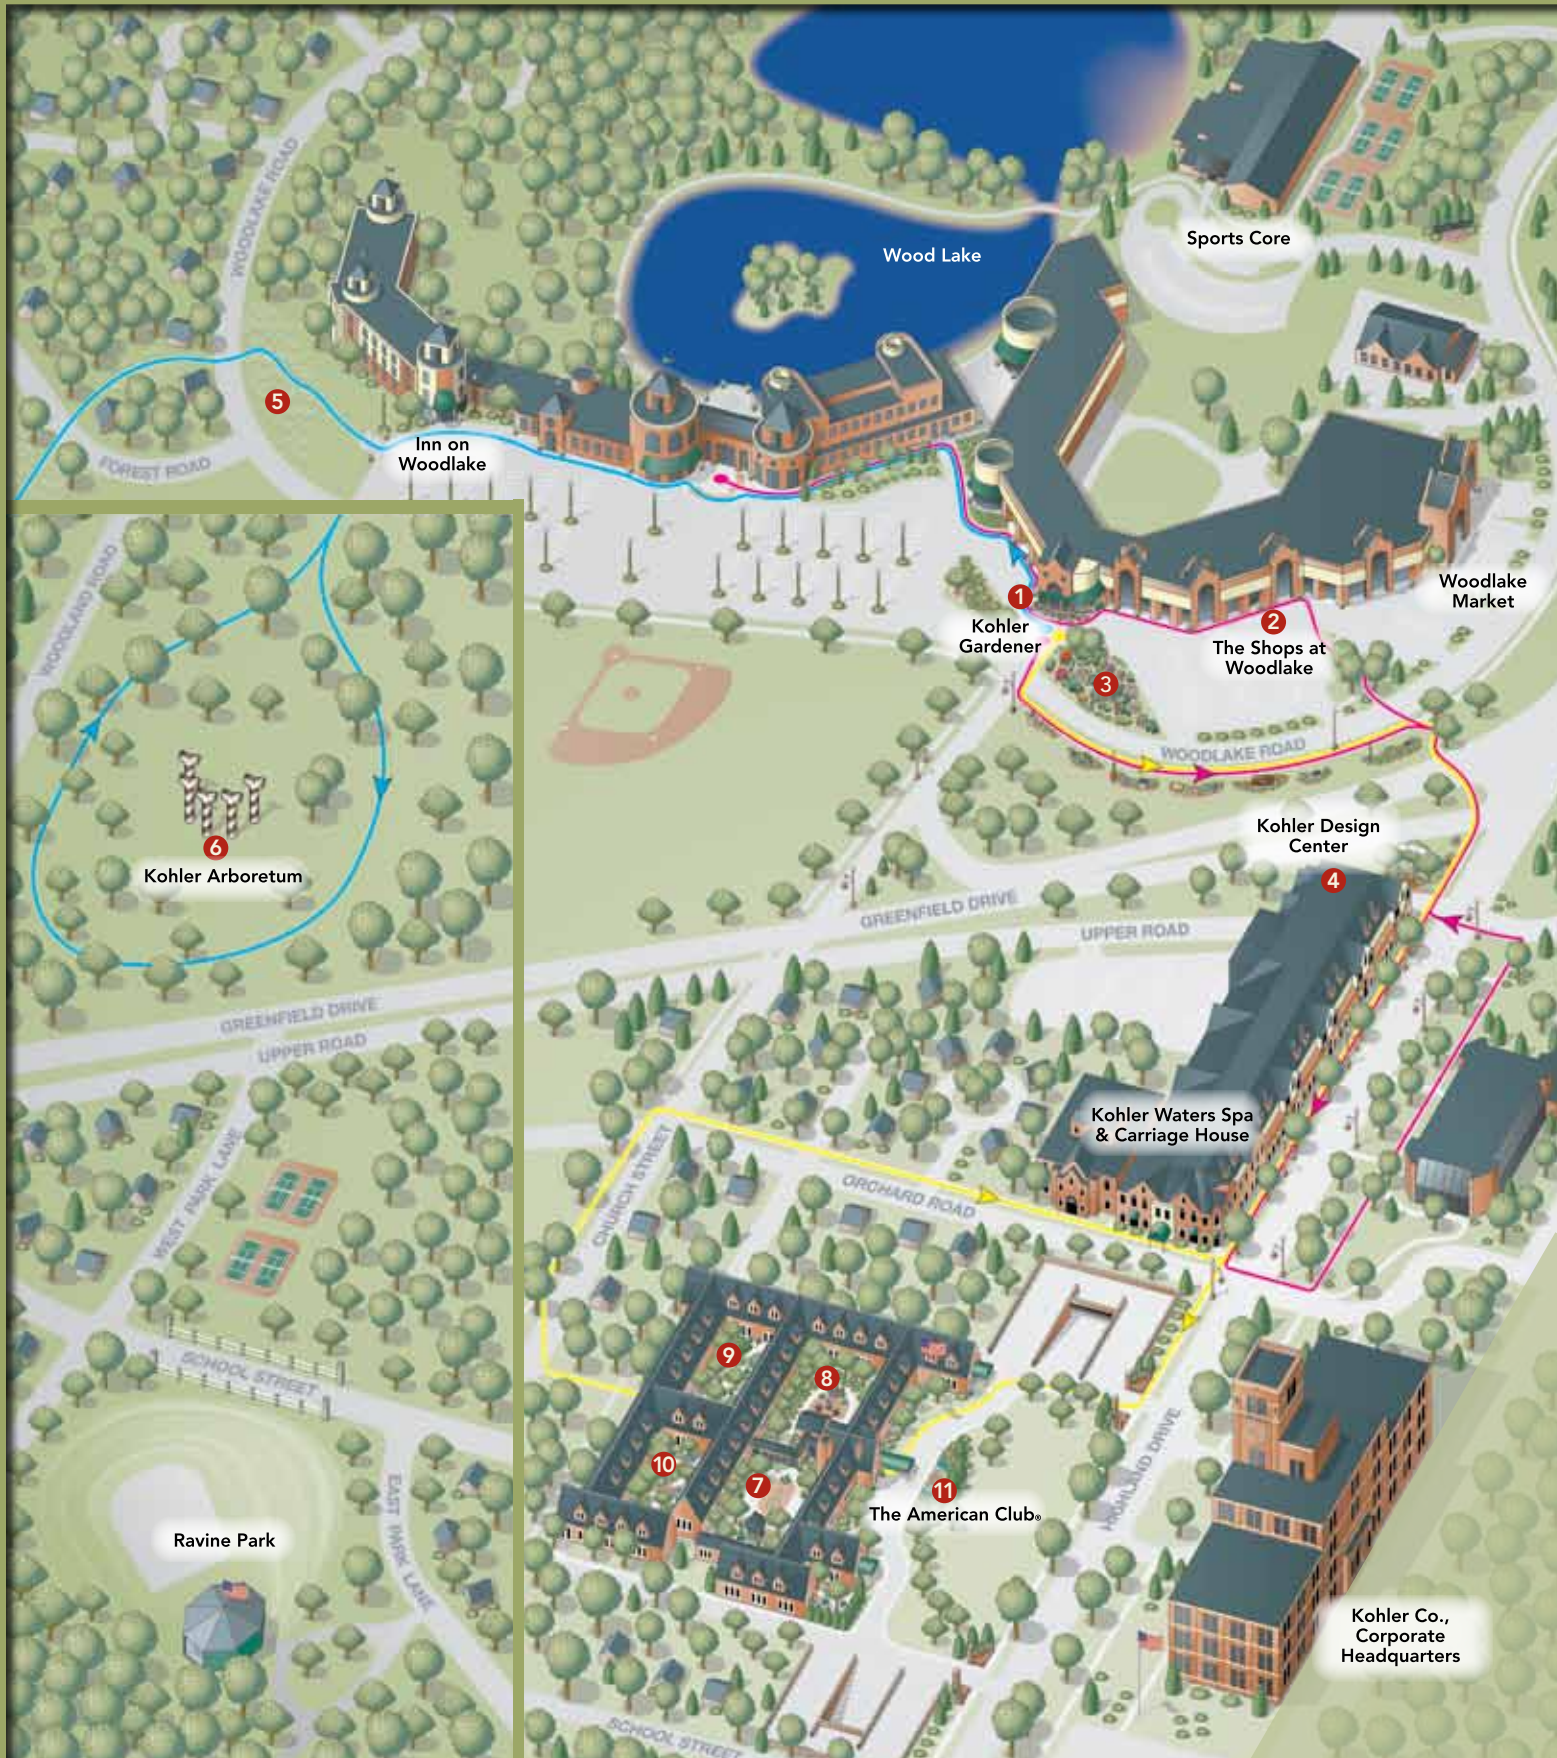

# THE GARDENS of KOHLER

- Arts & Industry Walk .79 miles
- Prairie & Arboretum Walk .84 miles
- Exploring a Garden  
Community Walk .96 miles

## GARDEN COLLECTIONS

- |  |                               |
|--|-------------------------------|
| 1 Kohler Gardener                      | 7 Gazebo Courtyard            |
| 2 The Shops at Woodlake Kohler         | 8 Fountain Courtyard          |
| 3 Butterfly Garden at Kohler Gardener  | 9 Lantern Courtyard           |
| 4 Kohler Design Center                 | 10 Prairie Woodland Courtyard |
| 5 Wisconsin Prairie at Inn on Woodlake | 11 Arrival Garden             |
| 6 Kohler Arboretum                     | 12 Blackwolf Run® Golf Course |

DESTINATION  
**KOHLER**  
DESTINATIONKOHLER.COM